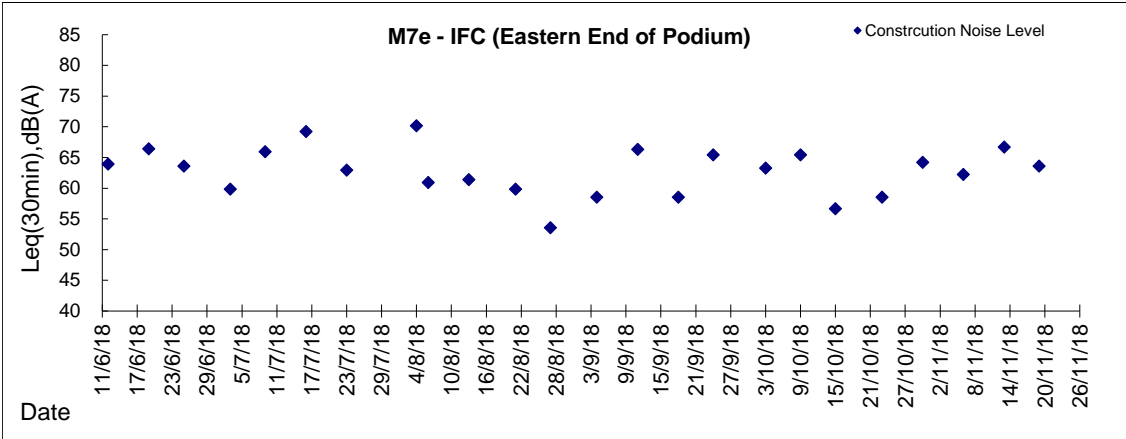

Graphic Presentation of Noise Monitoring Result

Day Time (0700 - 1900hrs on normal weekdays)

Graphic Presentation of Noise Monitoring Result
Day Time (0700 - 1900hrs on normal weekdays)

Graphic Presentation of Noise Monitoring Result

Day Time (0700 - 1900hrs on normal weekdays)

* Remark: M7e - IFC (Eastern End of Podium) is a reference monitoring station