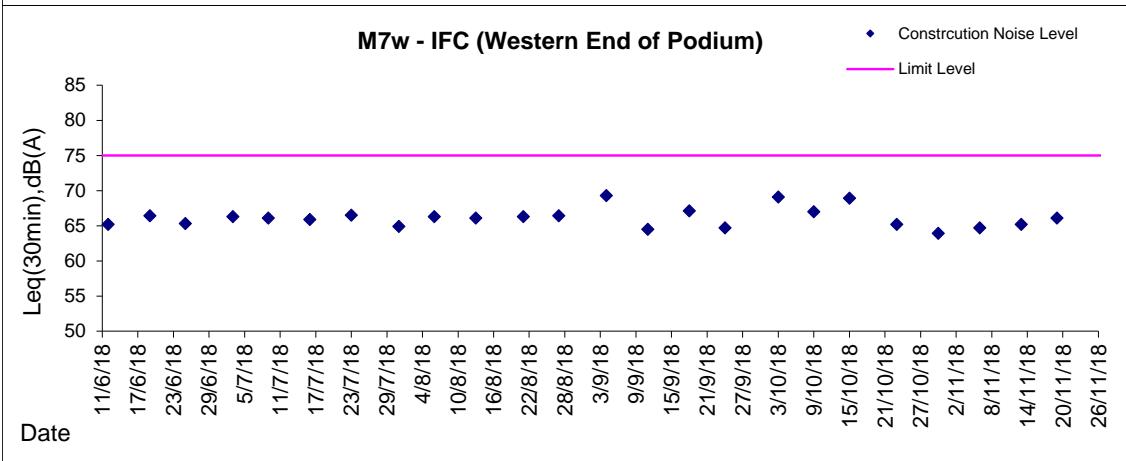

Graphic Presentation of Noise Monitoring Result

Day Time (0700 - 1900hrs on normal weekdays)

Graphic Presentation of Noise Monitoring Result
Day Time (0700 - 1900hrs on normal weekdays)

Graphic Presentation of Noise Monitoring Result

Day Time (0700 - 1900hrs on normal weekdays)

* Remark: M7e - IFC (Eastern End of Podium) is a reference monitoring station