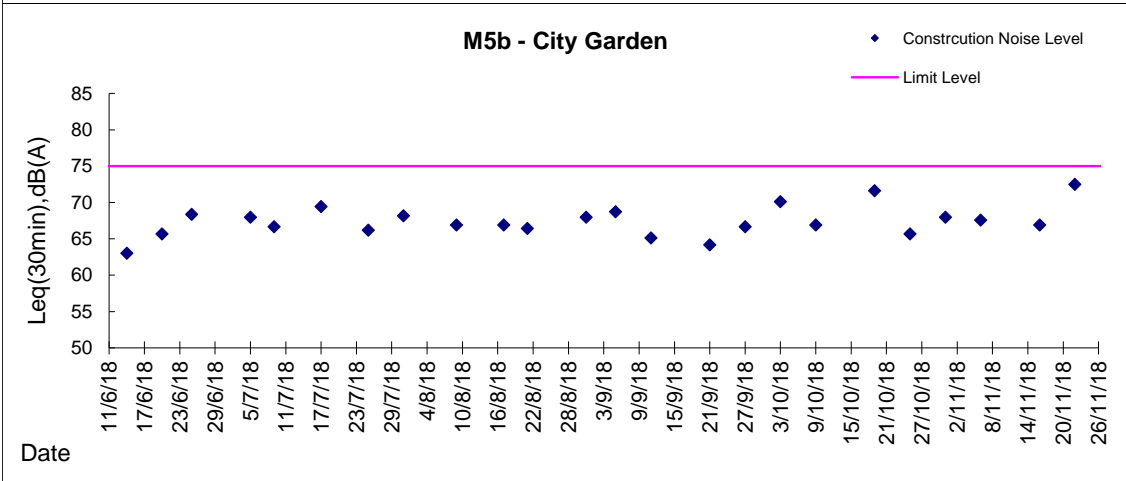

Graphic Presentation of Noise Monitoring Result

Day Time (0700 - 1900hrs on normal weekdays)

Graphic Presentation of Noise Monitoring Result
Day Time (0700 - 1900hrs on normal weekdays)

Graphic Presentation of Noise Monitoring Result

Day Time (0700 - 1900hrs on normal weekdays)

* Remark: M7e - IFC (Eastern End of Podium) is a reference monitoring station