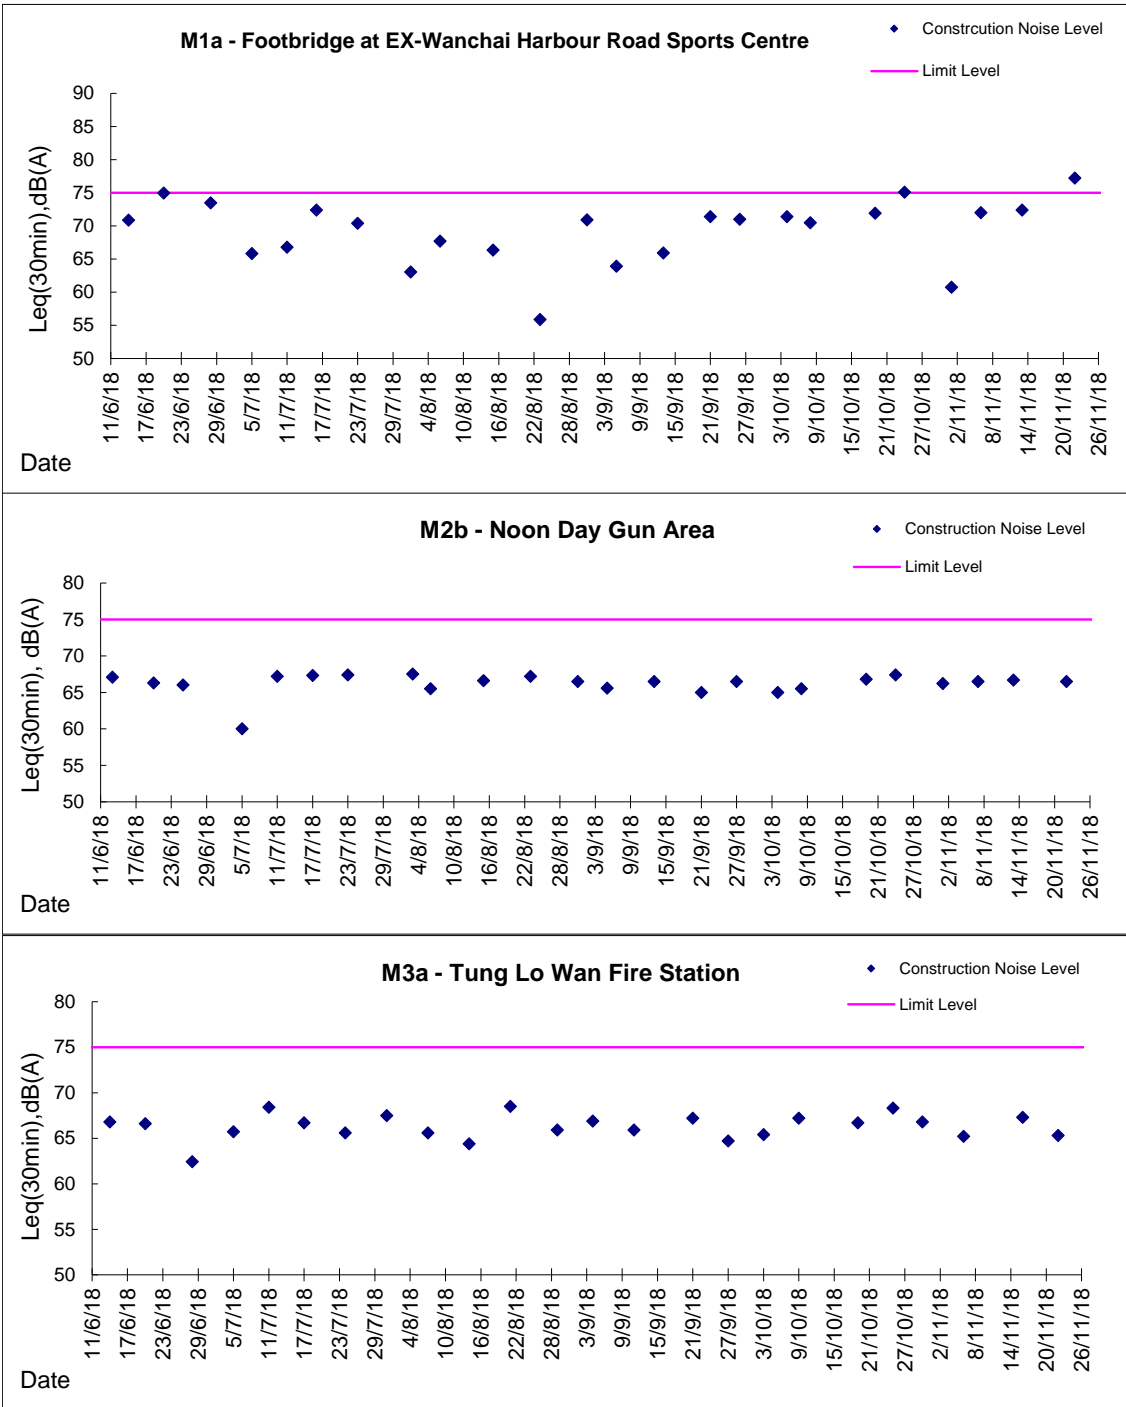

Graphic Presentation of Noise Monitoring Result

Day Time (0700 - 1900hrs on normal weekdays)

Graphic Presentation of Noise Monitoring Result
Day Time (0700 - 1900hrs on normal weekdays)

Graphic Presentation of Noise Monitoring Result

Day Time (0700 - 1900hrs on normal weekdays)

* Remark: M7e - IFC (Eastern End of Podium) is a reference monitoring station