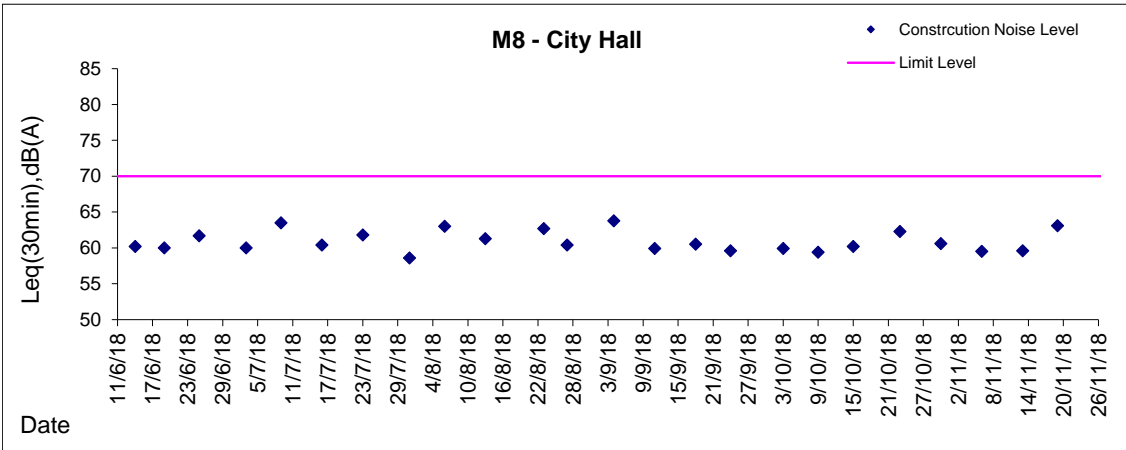

Graphic Presentation of Noise Monitoring Result

Day Time (0700 - 1900hrs on normal weekdays)

Graphic Presentation of Noise Monitoring Result
Day Time (0700 - 1900hrs on normal weekdays)

Graphic Presentation of Noise Monitoring Result

Day Time (0700 - 1900hrs on normal weekdays)

* Remark: M7e - IFC (Eastern End of Podium) is a reference monitoring station