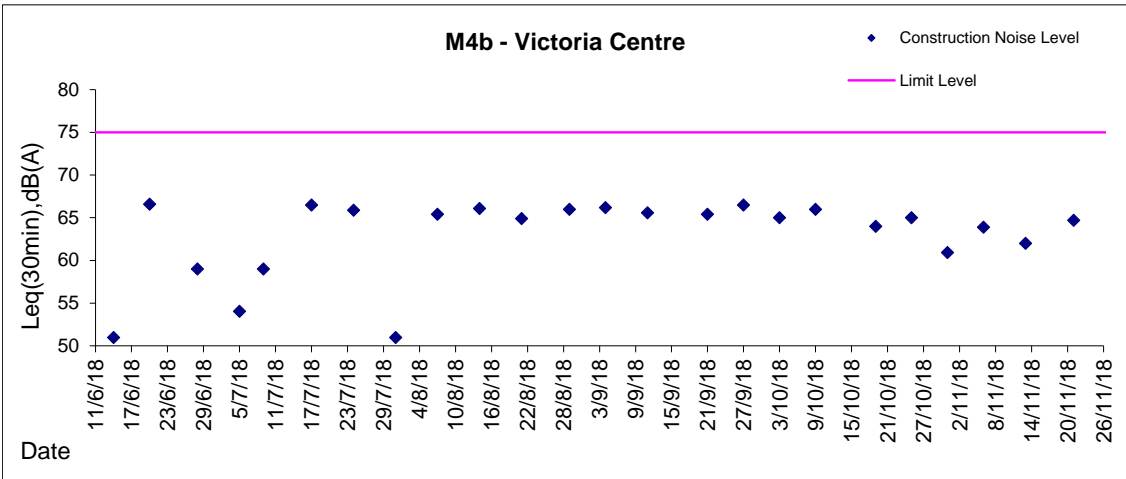

Graphic Presentation of Noise Monitoring Result

Day Time (0700 - 1900hrs on normal weekdays)

Graphic Presentation of Noise Monitoring Result
Day Time (0700 - 1900hrs on normal weekdays)

Graphic Presentation of Noise Monitoring Result

Day Time (0700 - 1900hrs on normal weekdays)

* Remark: M7e - IFC (Eastern End of Podium) is a reference monitoring station