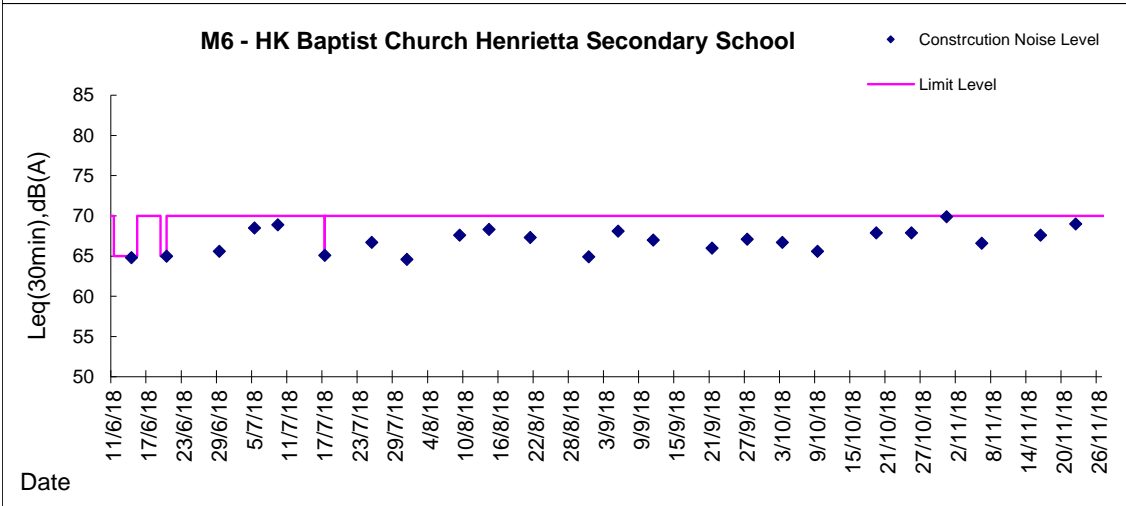

Graphic Presentation of Noise Monitoring Result

Day Time (0700 - 1900hrs on normal weekdays)

Graphic Presentation of Noise Monitoring Result
Day Time (0700 - 1900hrs on normal weekdays)

Graphic Presentation of Noise Monitoring Result

Day Time (0700 - 1900hrs on normal weekdays)

* Remark: M7e - IFC (Eastern End of Podium) is a reference monitoring station